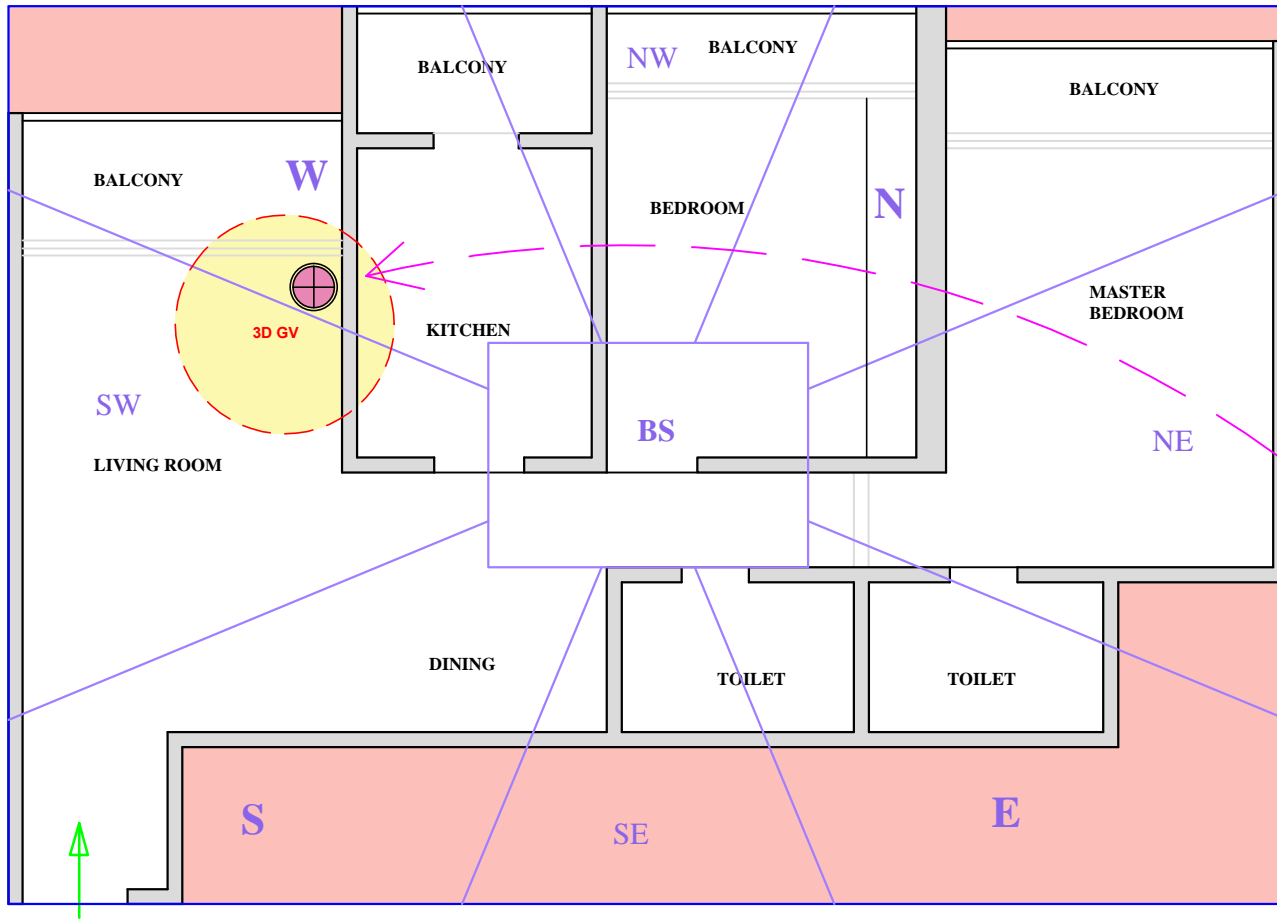

3D GV

The 3DGV is installed in the residence and covers around 1000 sq meter diameter in all three planes.