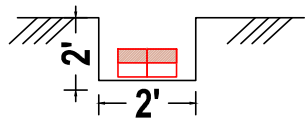

**COSMIC SYMBOL
EXTERIOR**

Plot Boundary line

Plan

10'

Section

COSMIC SYMBOL - Should be placed at every 3m distance on vastu boundary line.

COSMIC SYMBOL - 2' x 1' x 2' deep pit size