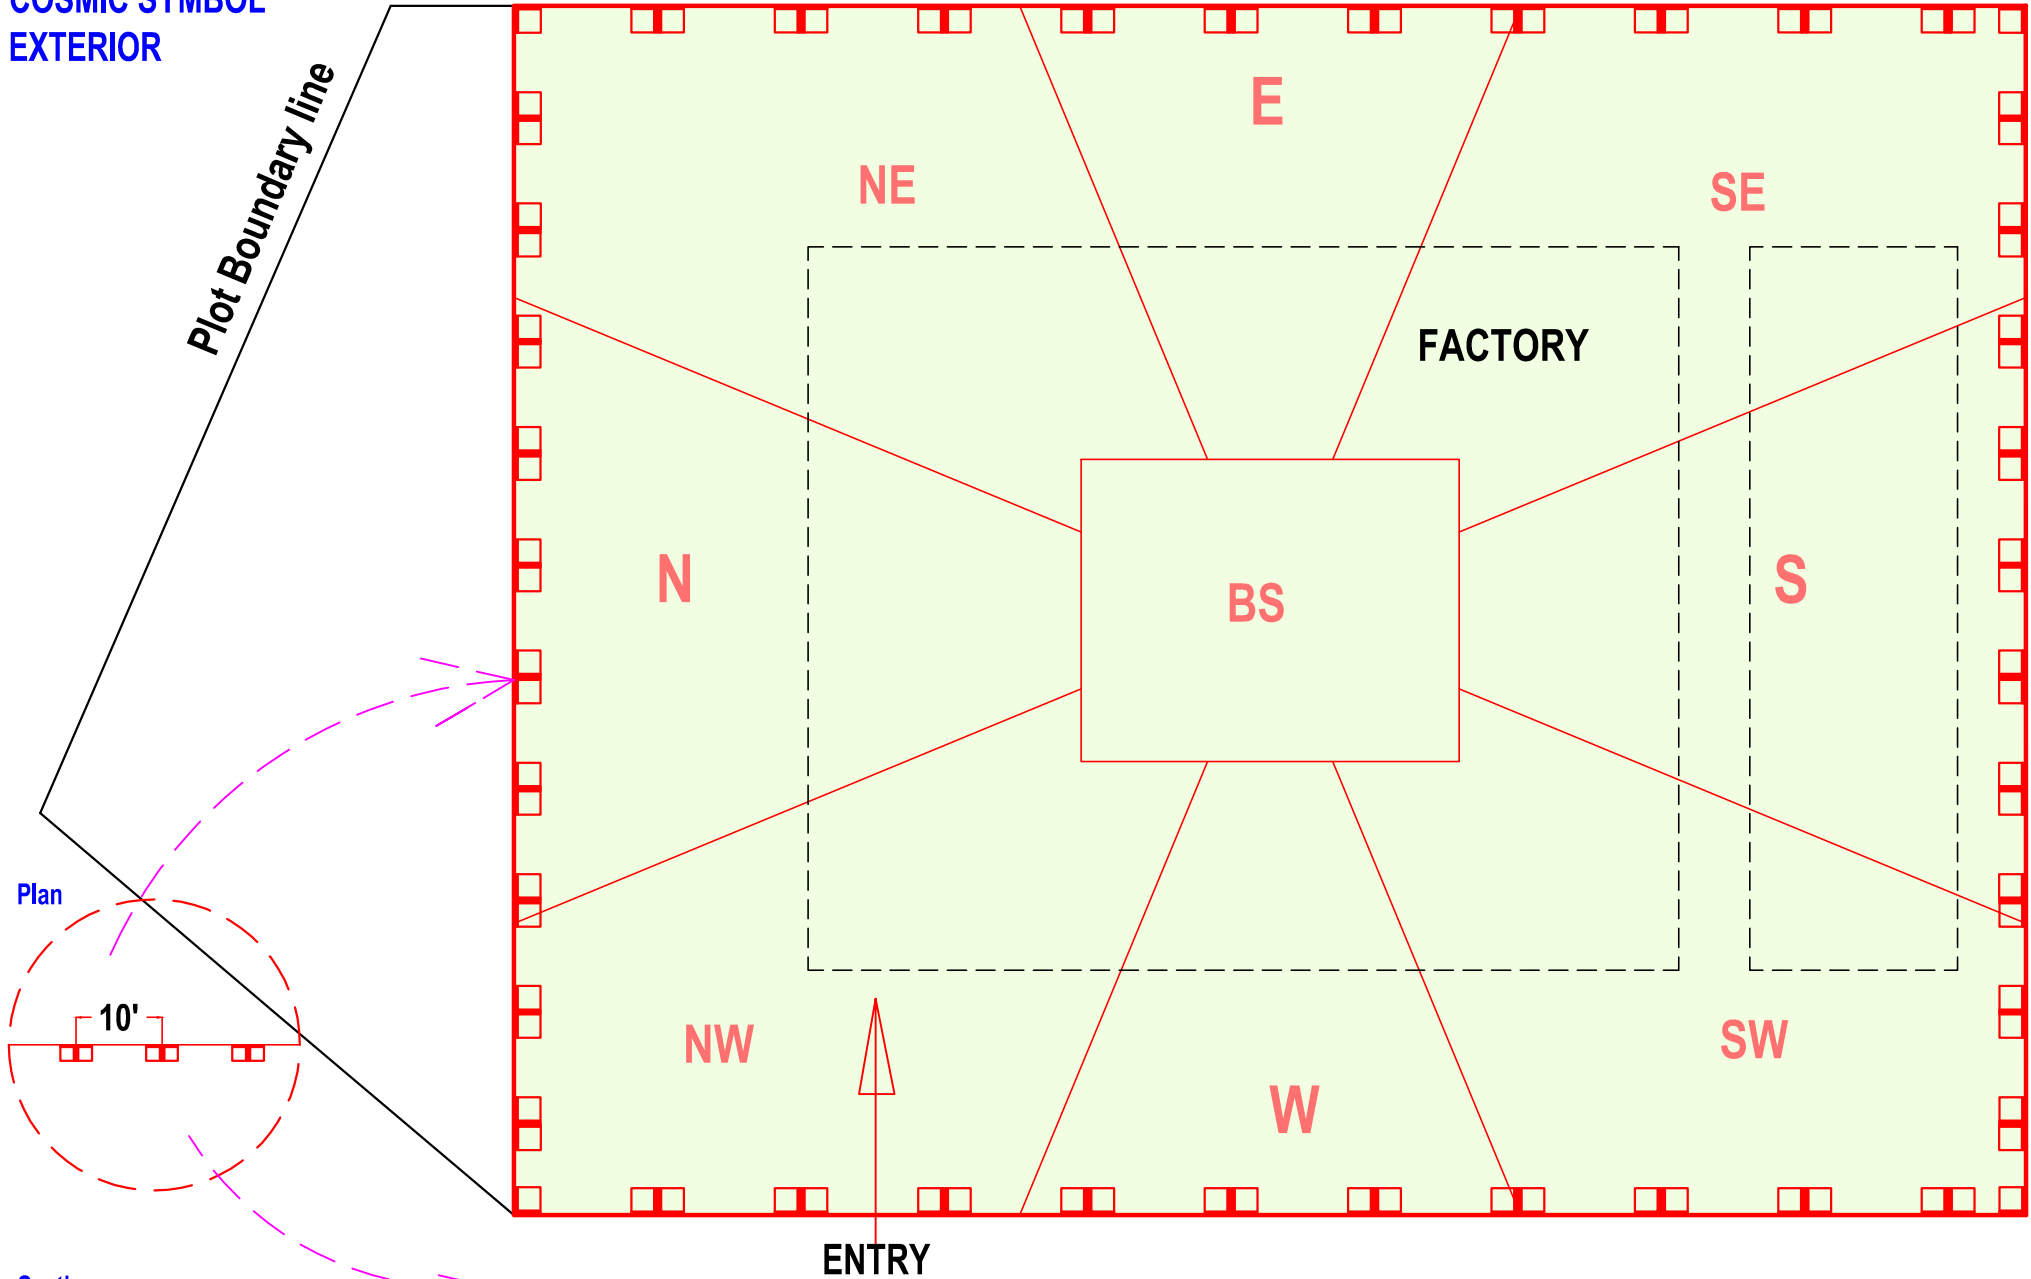

**COSMIC SYMBOL
EXTERIOR**

Plot Boundary line

Plan

10'

Section

COSMIC SYMBOL - Should be placed at every 3m distance on vastu boundary line.

COSMIC SYMBOL - 2' x 1' x 2' deep pit size