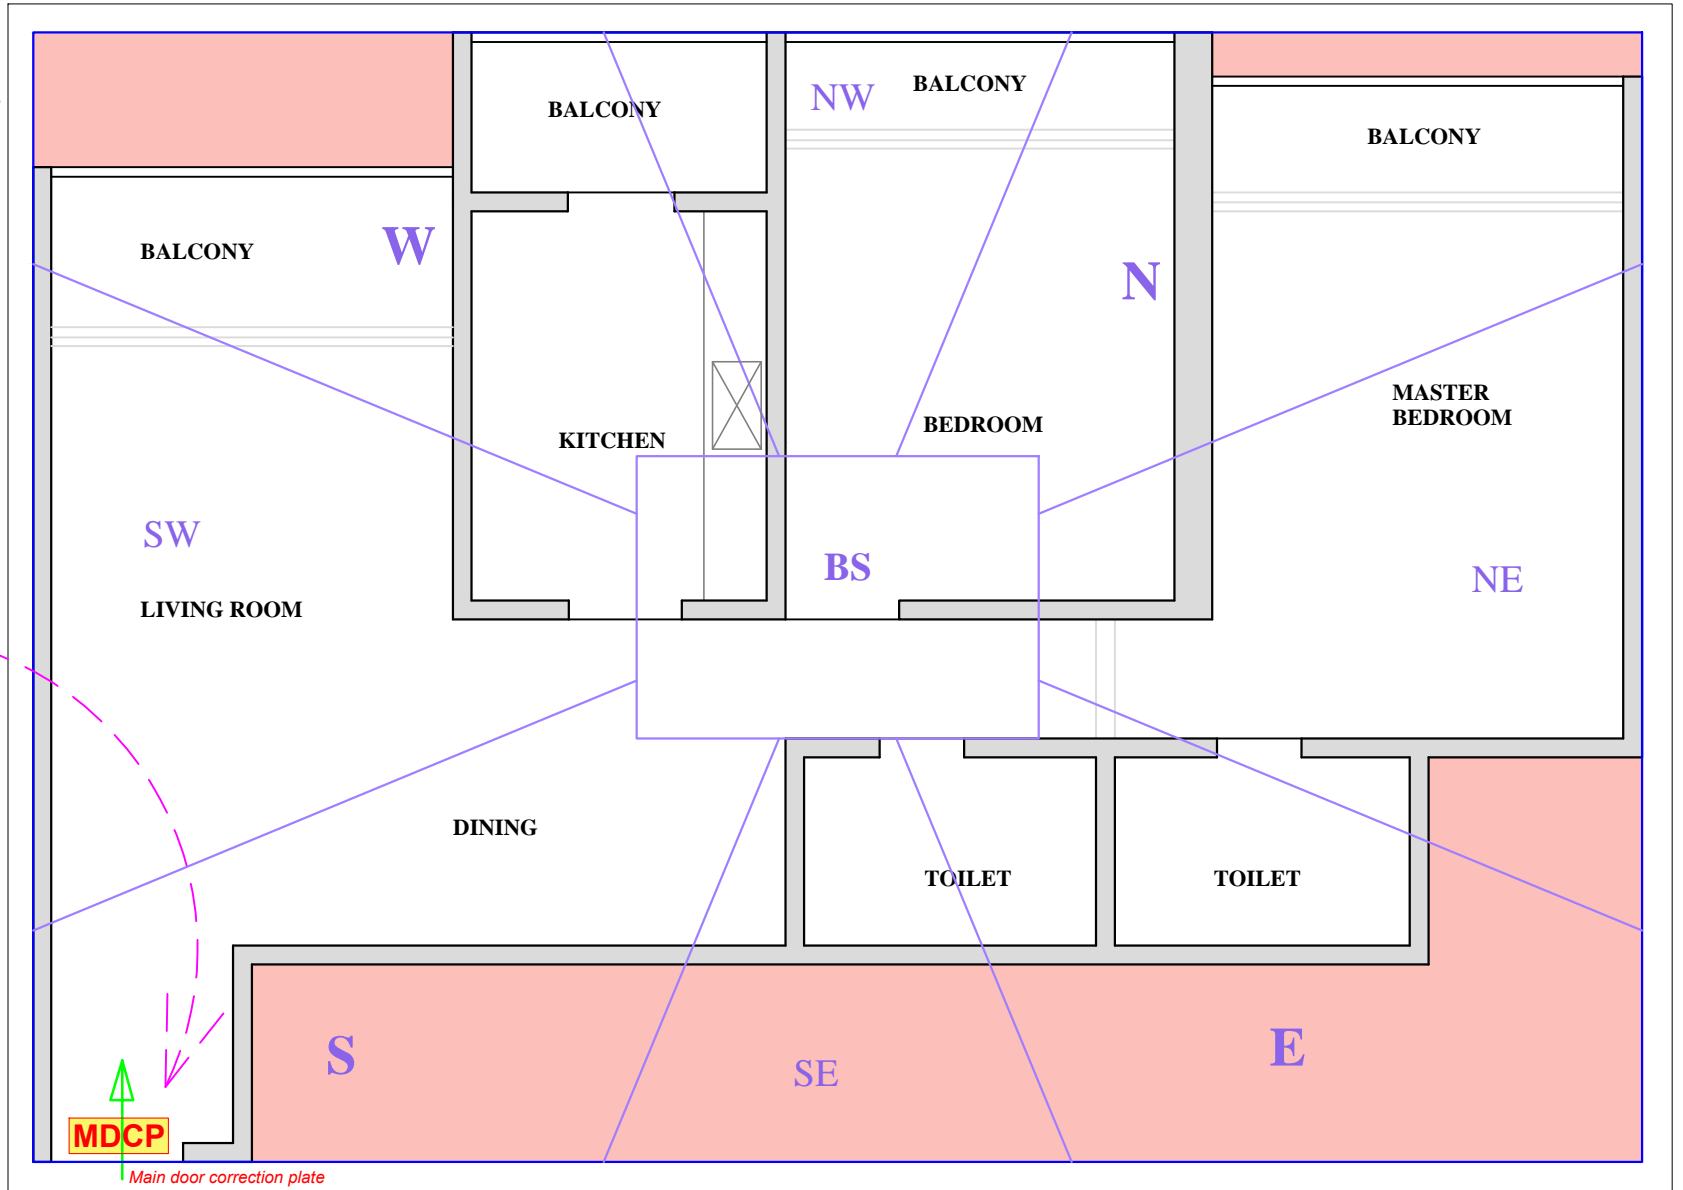

**MDCP  
MAIN DOOR  
CORRECTION PLATE**

Main door correction plate should be installed on main entrance door frame, 2 on each side & 1 at the center

**MDCP**

*Main door correction plate*