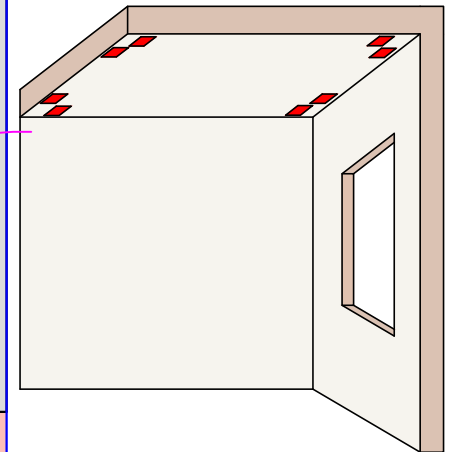

NATURAL SWASTIK
for 8x8 Correction

Natural Swastik should be installed on toilet ceiling. 2 on each corner.