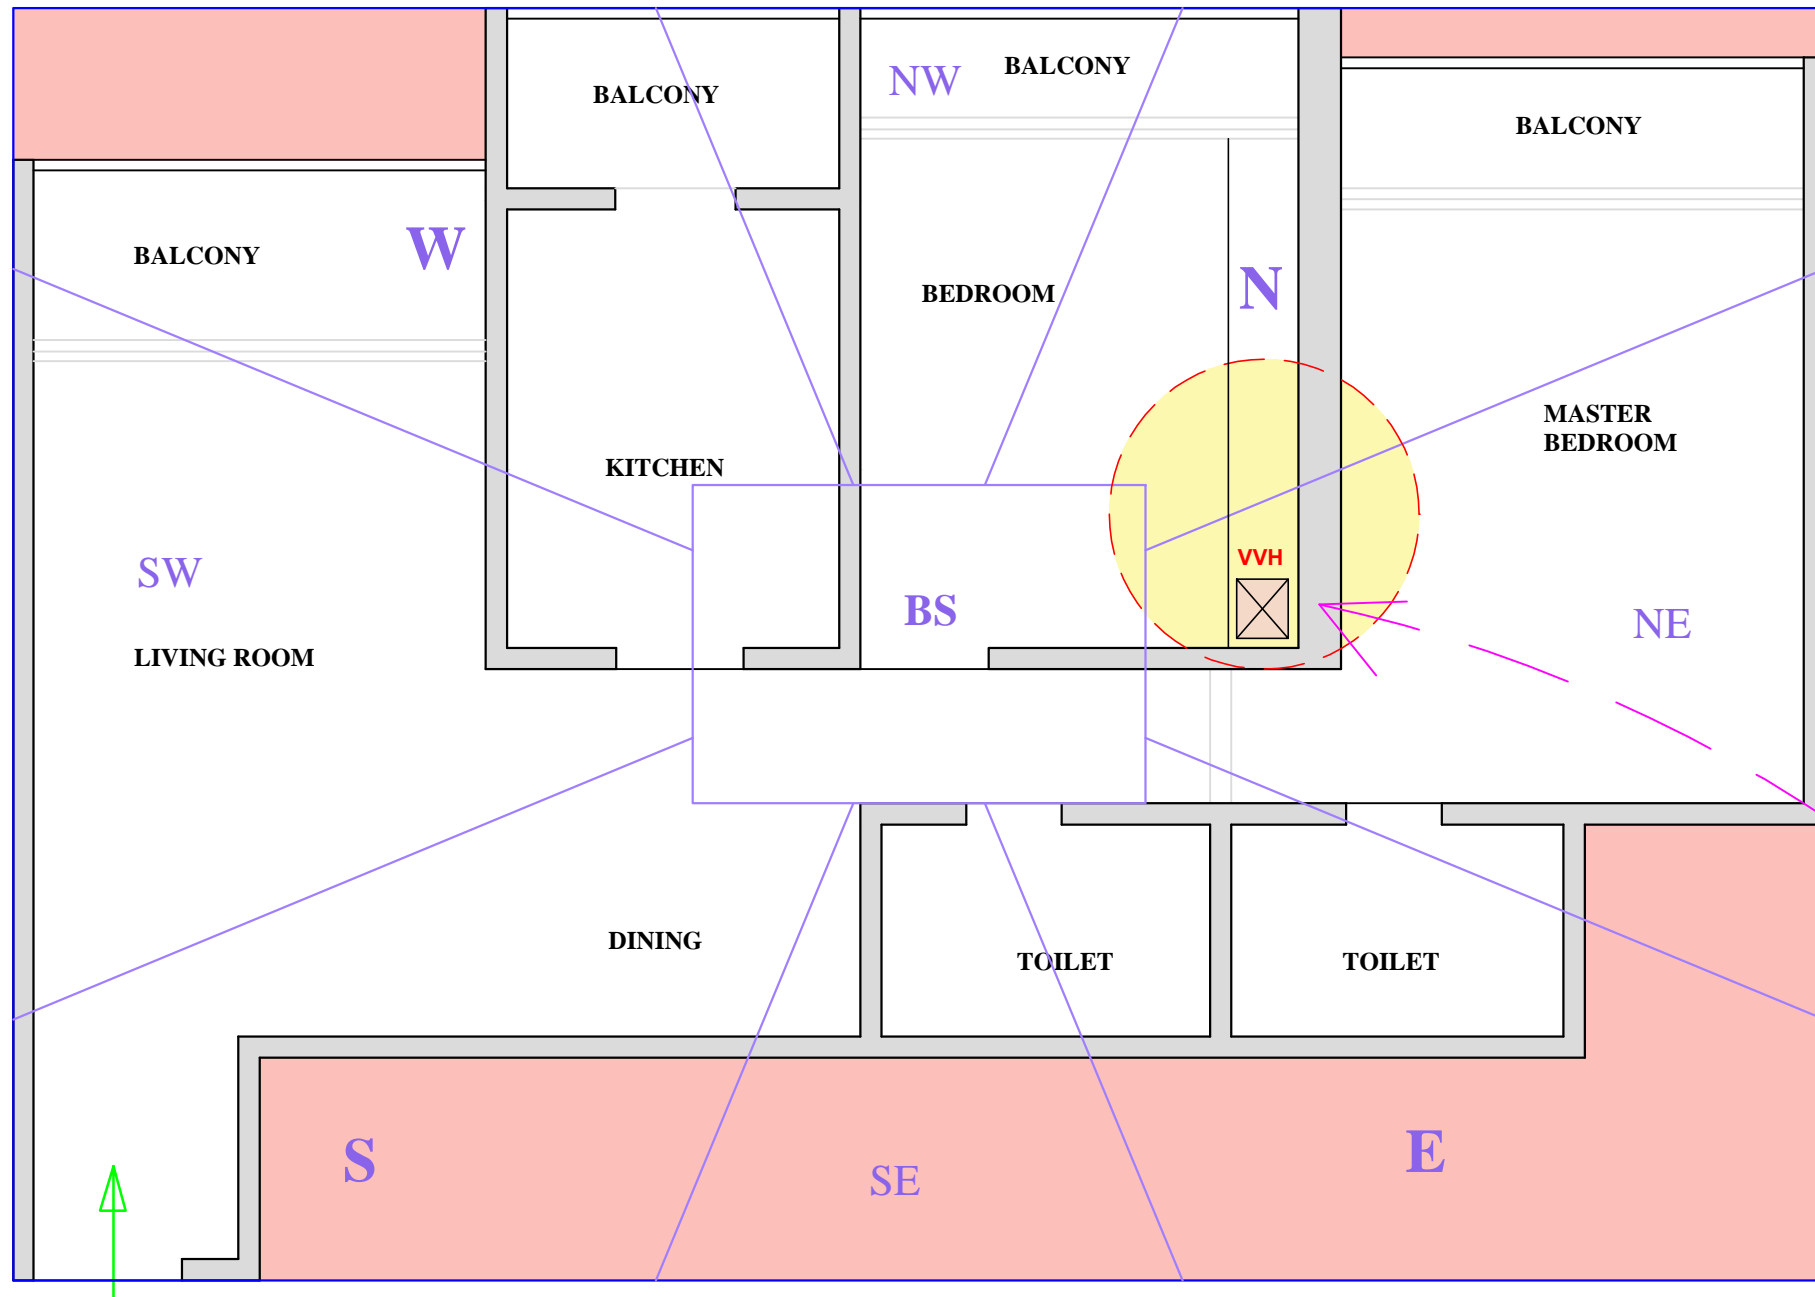

# VVH YING

**Inside home environmental stresses, geopathic or environmental in nature can be absorbed by Ying VVH.**

**Place Ying VVH on table and insert the other end of the grounding cabin wire with an anchor fastner which needs to be hammered into the wall, It will provide earthing vibrations.**

**YING VVH when installed in an apartment or office on higher floors would bring in the essential earth energies up and would provide necessary missing earth. It works on the theory of implosion and is the most effective device for home cleansing.**