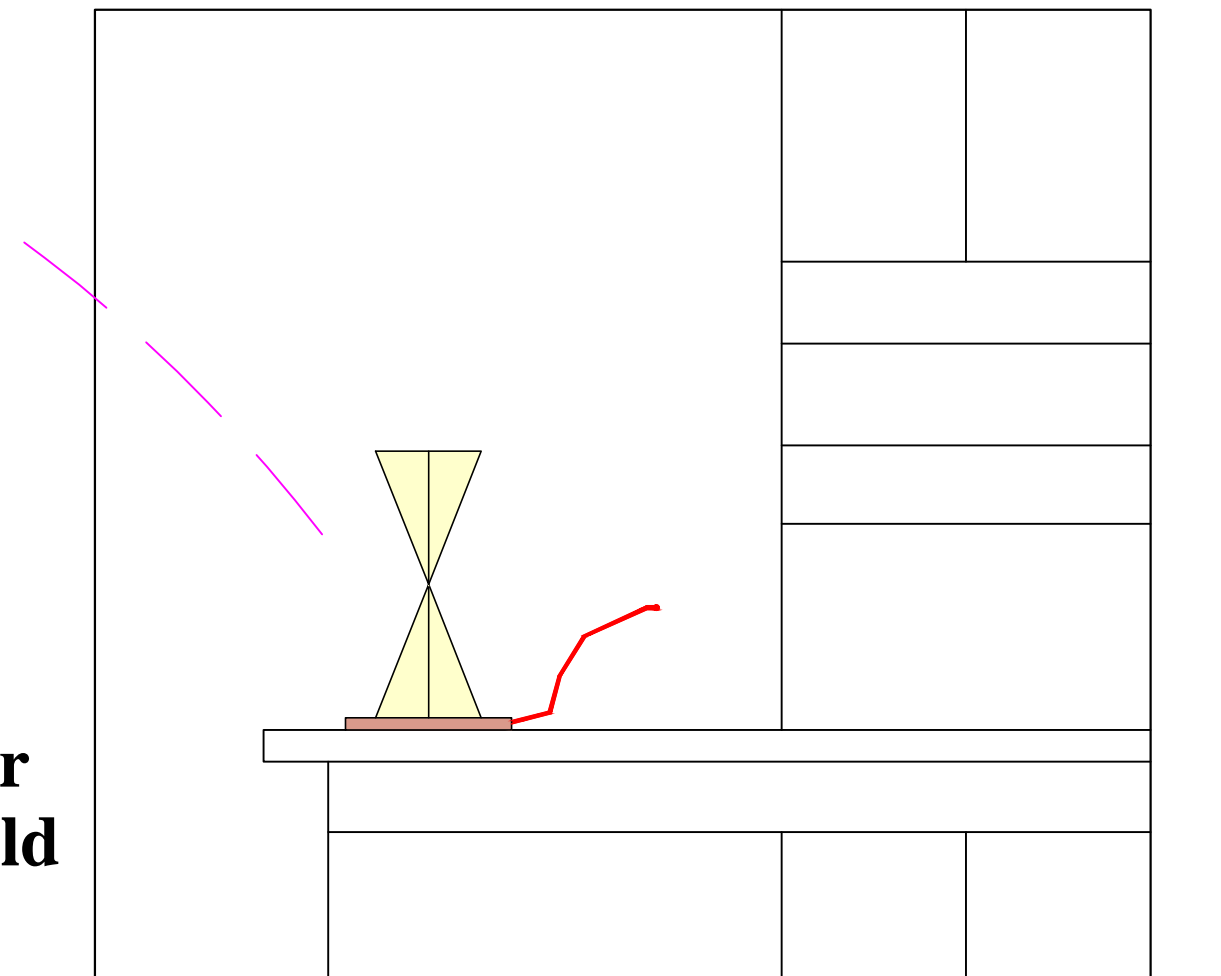

# VVH YING

**Inside home environmental stresses, geopathic or environmental in nature can be absorbed by Ying VVH.**

**Place Ying VVH on table and insert the other end of the grounding cabin wire with an anchor fastner which needs to be hammered into the wall, It will provide earthing vibrations.**

**YING VVH when installed in an apartment or office on higher floors would bring in the essential earth energies up and would provide necessary missing earth. It works on the theory of implosion and is the most effective device for home cleansing.**