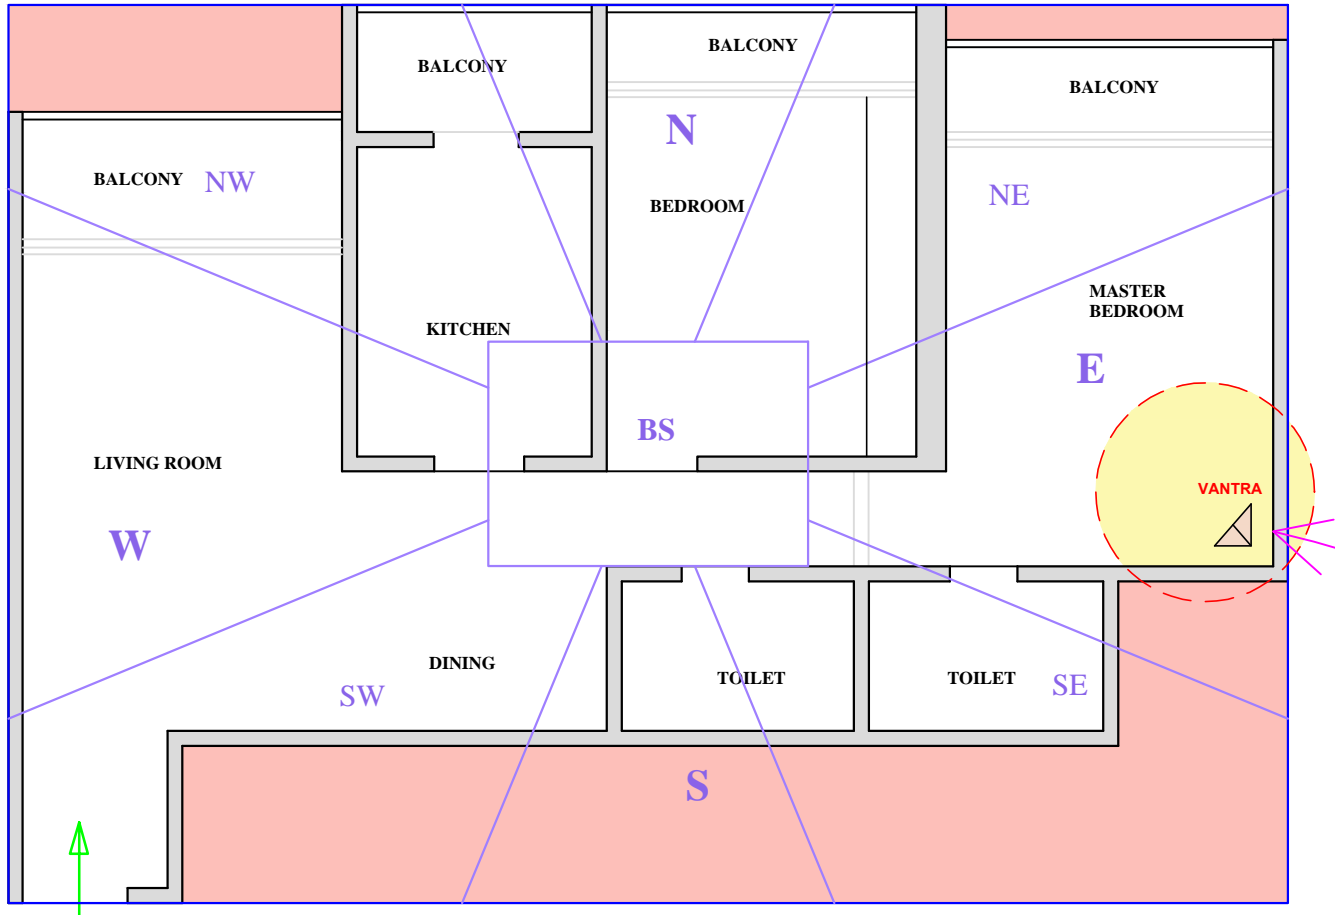

VANTRA STIMULATOR

Vantra Stimulator is the environmental product specifically designed to comfort couples relationship energies and improve vibrations of fertility to conceive.

The Vantra is installed in Northwest or Southeast corner of the bedroom on the top of the table on a BS energy plate and the crystal in between the device needs to be energised.

Varoma essential oil is put in diffuser and heated with the candle at the specific corner 30 minutes before the use of the bedroom each day.